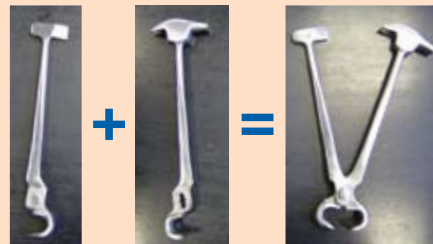

SWAN SPECIAL OFFER

**SWAN
POCKET
FARRIER
NOW ONLY
£49.99 inc. VAT
(was £65 + VAT)**

- A combination tool for away-from-the stable shoe emergencies
- Incorporates a pull-off hammer and buffer all in a single tool
- Instant shoe removal can minimise pain and trauma for the horse